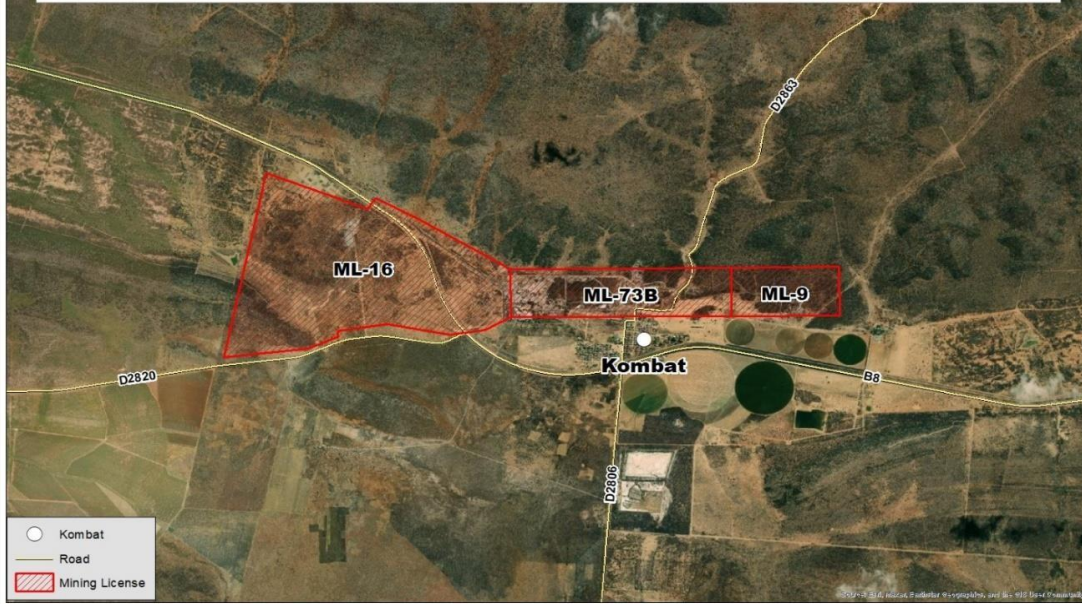

Locality Map: Trigon Mining Underground Exploration & Mining Activities and Dewatering of the Underground Mine.

Cartographer: SL Johannes
Production Date: January 2023

ML 16, 73B & 9
Trigon Mining (Namibia) (PTY) Limited
Region: Otjozondjupa

0 0.5 1 2 Km