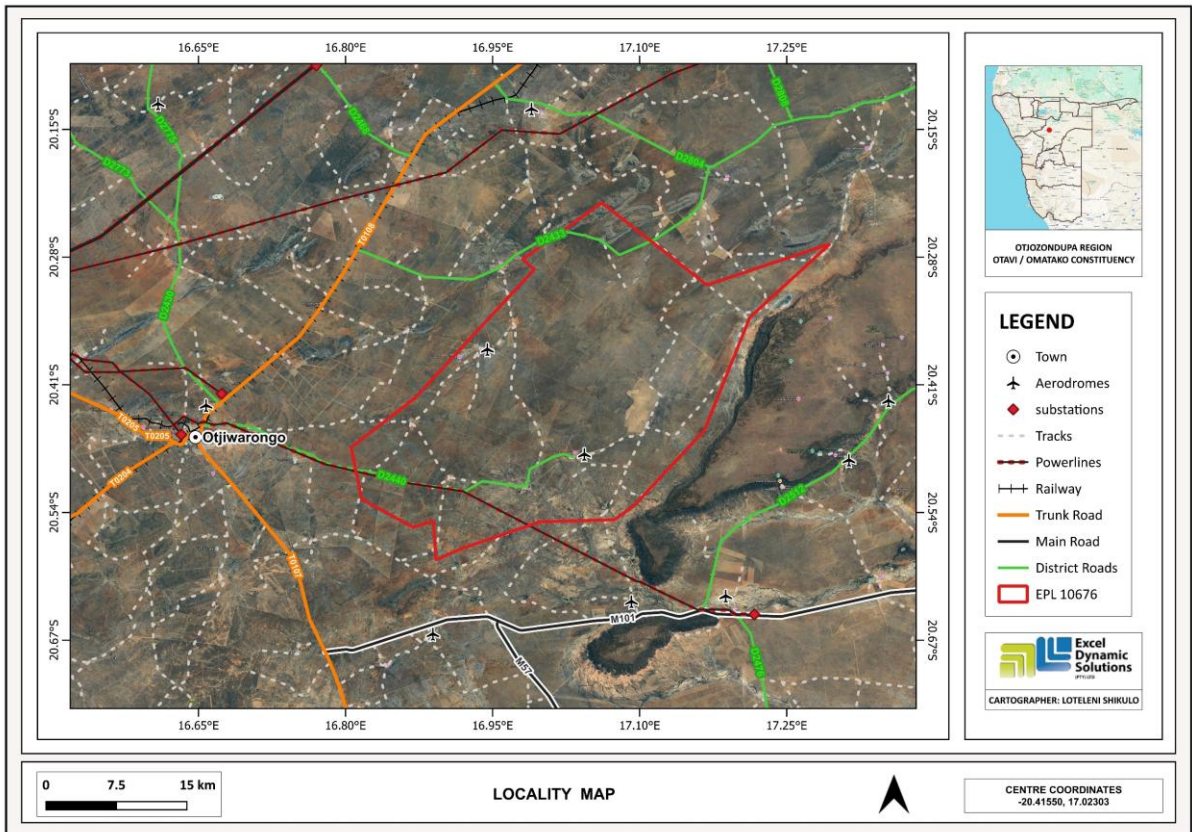

Site Map

Latitude: -20.41550

Longitude: 17.02303