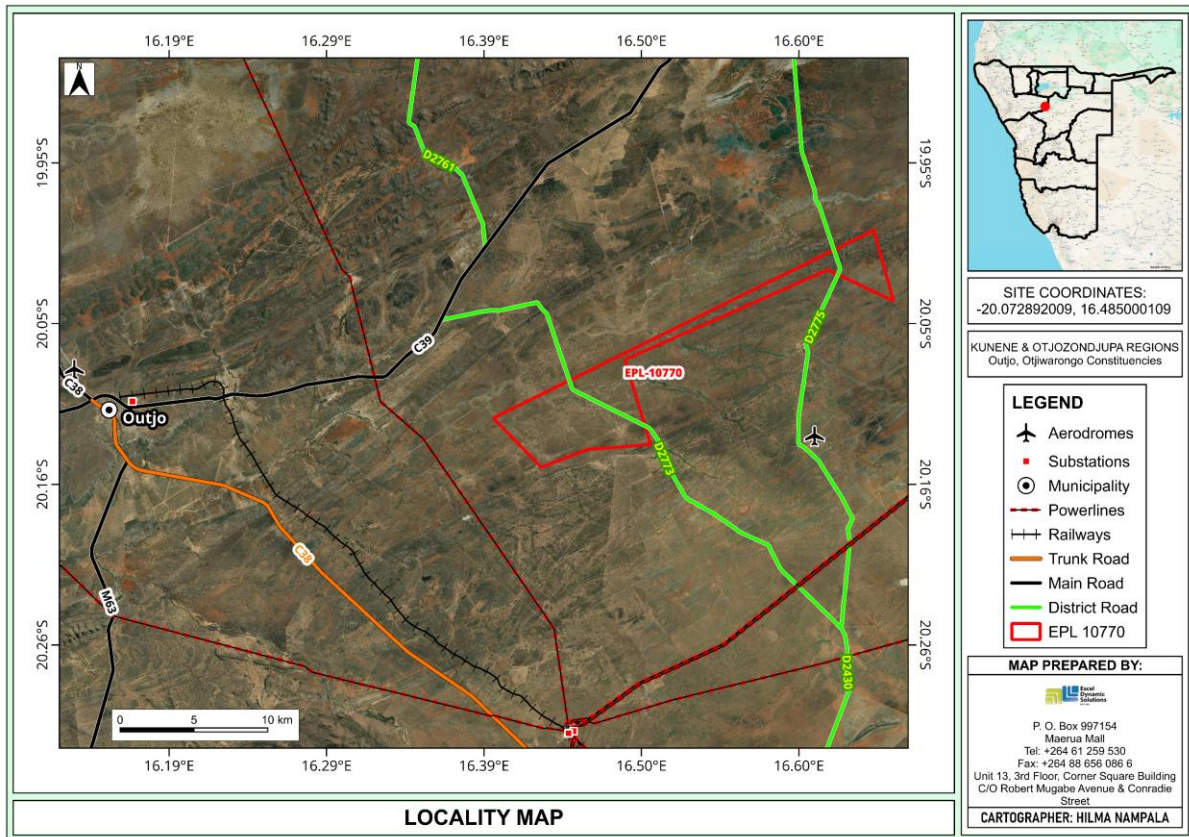

Preliminary Site Map with coordinates and a Legend

Latitude: -20.072892009

Longitude: 16.485000109