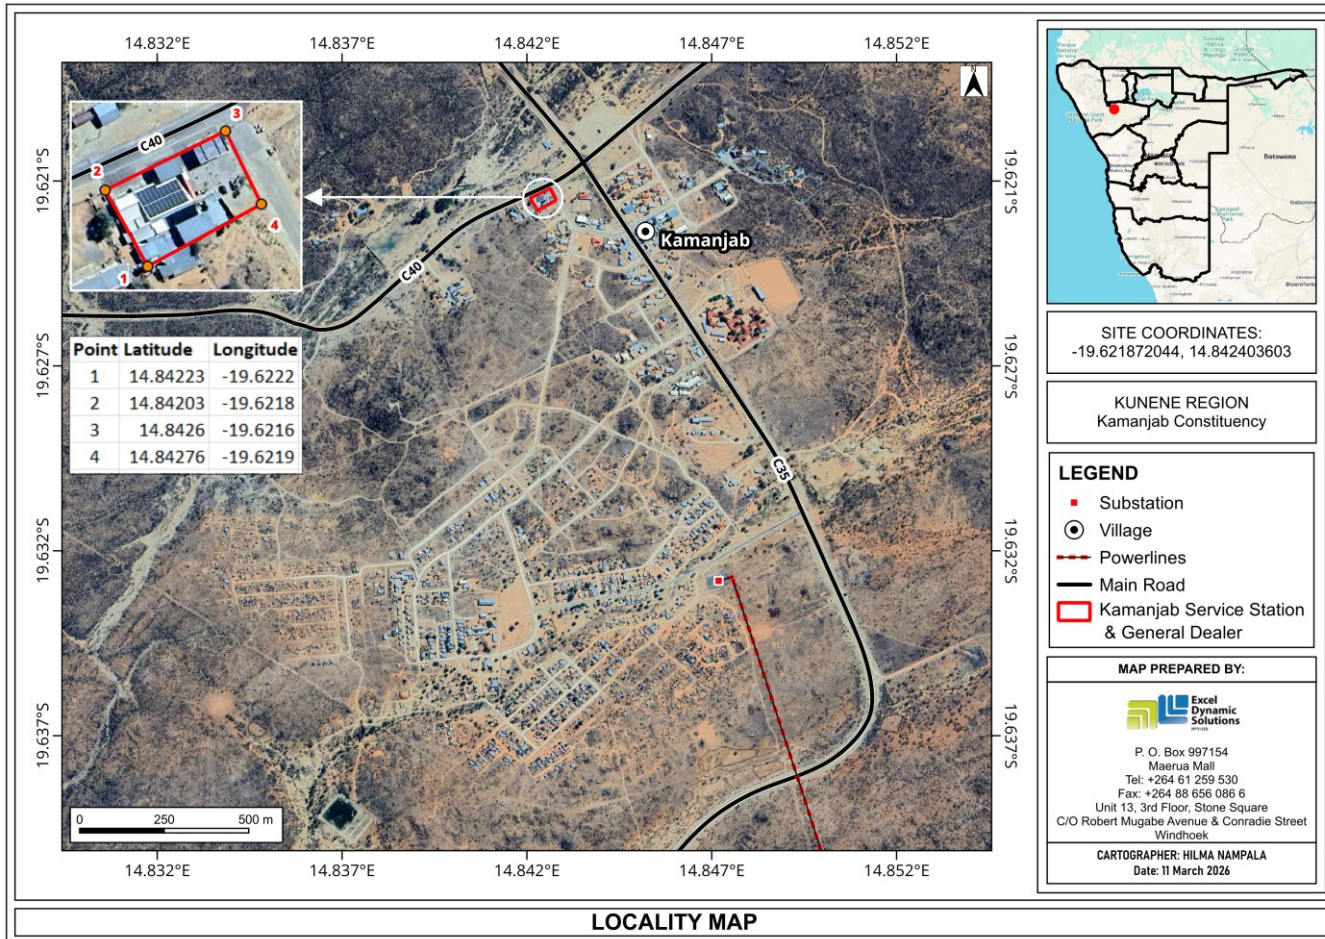

SITE MAP

SITE COORDINATES:
 -19.621872044, 14.842403603

KUNENE REGION
 Kamanjab Constituency

LOCALITY MAP