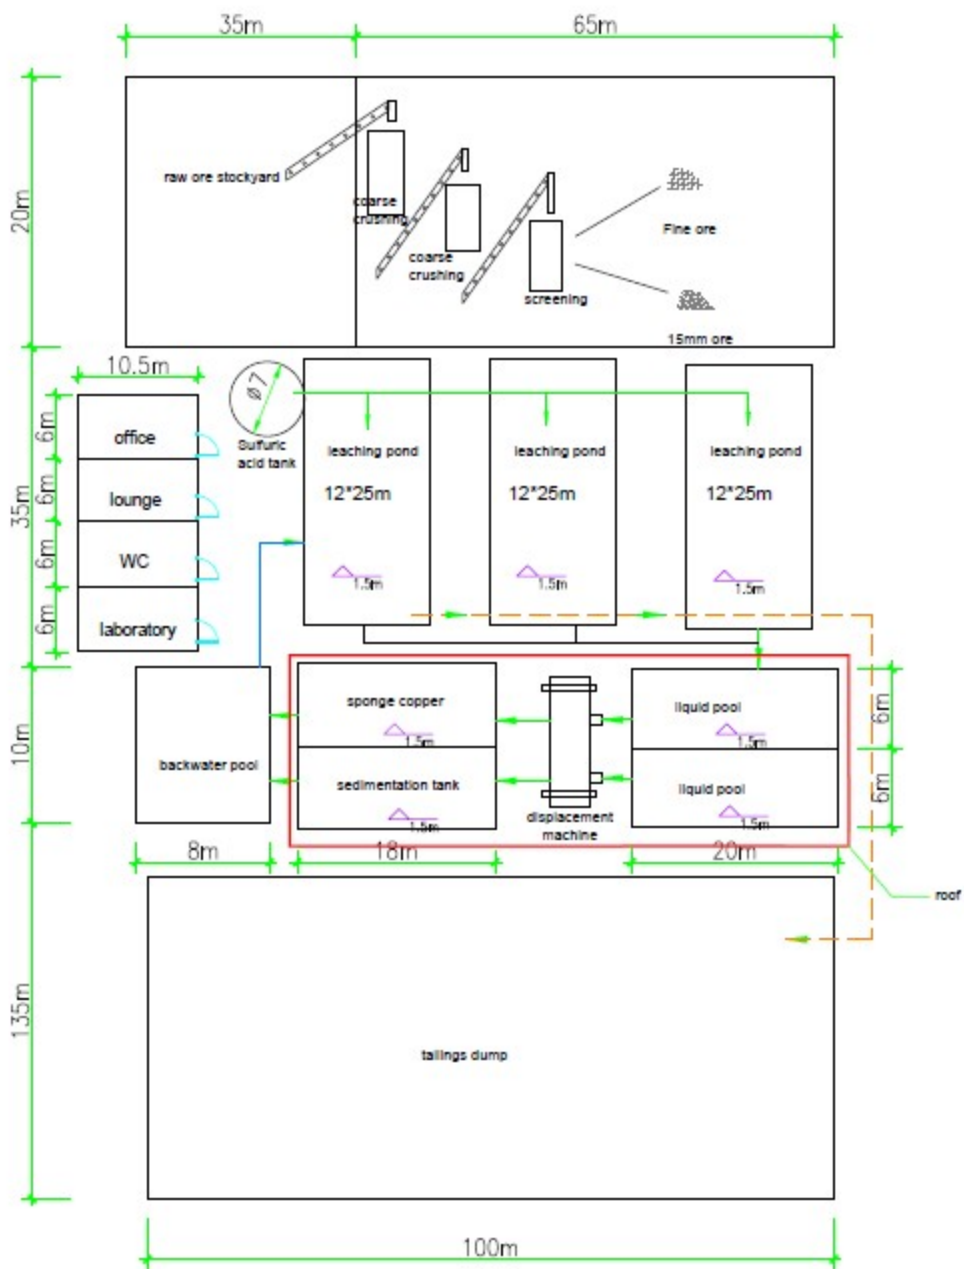

Legend  
● GPS Coordinates  
○ Site Boundary

Sprongue Copper Production Plant (2.4ha)

-21.960203, 15.843712

21.960735, 15.845527

C 32

21.961710, 15.845217

-21.961431, 15.843360

Google Earth

40 m

Spronge Copper Production Plant (2.4ha)

**Legend**

- GPS Coordinates
- Site Boundary

○ -21.960203, 15.843712

○ 21.960735, 15.845527

C 32  
↓

○ 21.961710, 15.845217

○ -21.961431, 15.843360

Google Earth

40 m

layout diagram