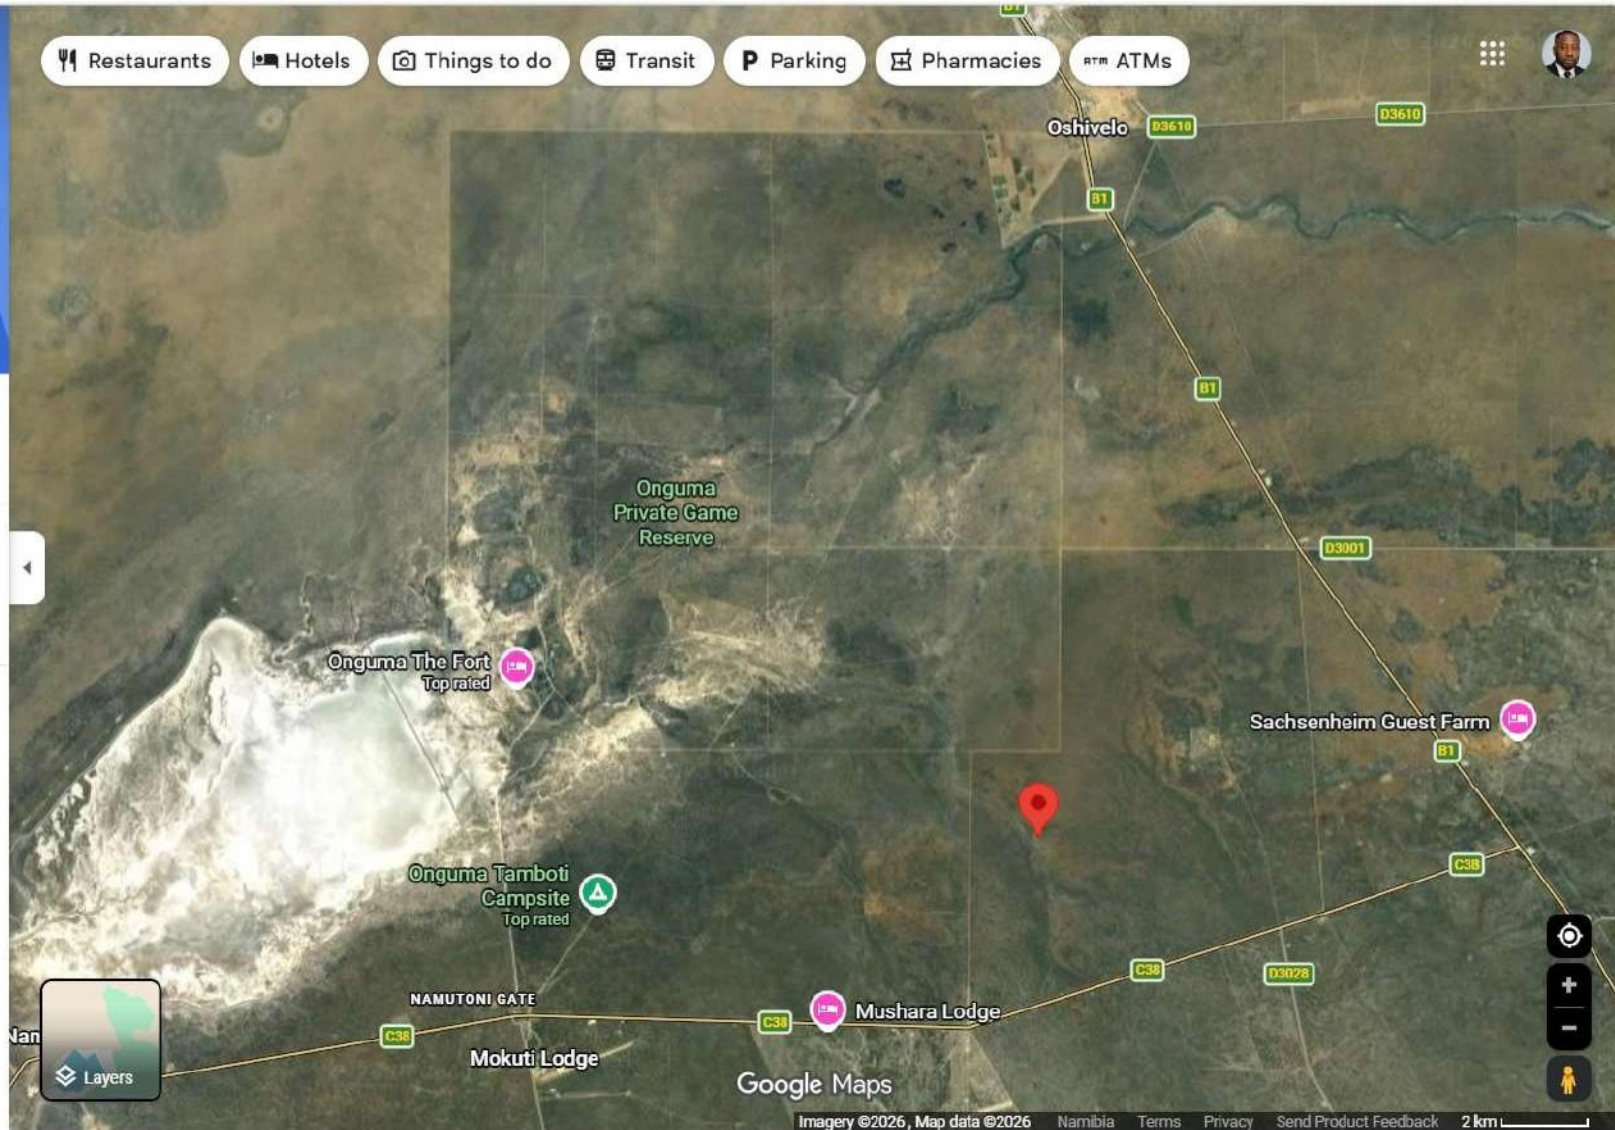

🍴 Restaurants

🏨 Hotels

📷 Things to do

🚆 Transit

P Parking

🏪 Pharmacies

ATM ATMs

18°45'58.4"S 17°09'24.2"E

-18.766210, 17.156720

Directions

Save

Nearby

Send to phone

Share

65M4+GM9 Mokuti Lodge

Add a missing place

Add your business

Add a label

Your Maps history

Nan

NAMUTONI GATE

Mokuti Lodge

Google Maps

Imagery ©2026, Map data ©2026 Namibia Terms Privacy Send Product Feedback 2 km

Oshivelo

Onguma Private Game Reserve

Onguma The Fort  
Top rated

Onguma Tamboti  
Campsite  
Top rated

Sachsenheim Guest Farm

Mushara Lodge

LEGEND – PRELIMINARY SITE MAP

- Trails Camp Location
- Access Track / Road
- Campsite Footprint (~1 hectare)
- Natural Vegetation / Surrounding Area