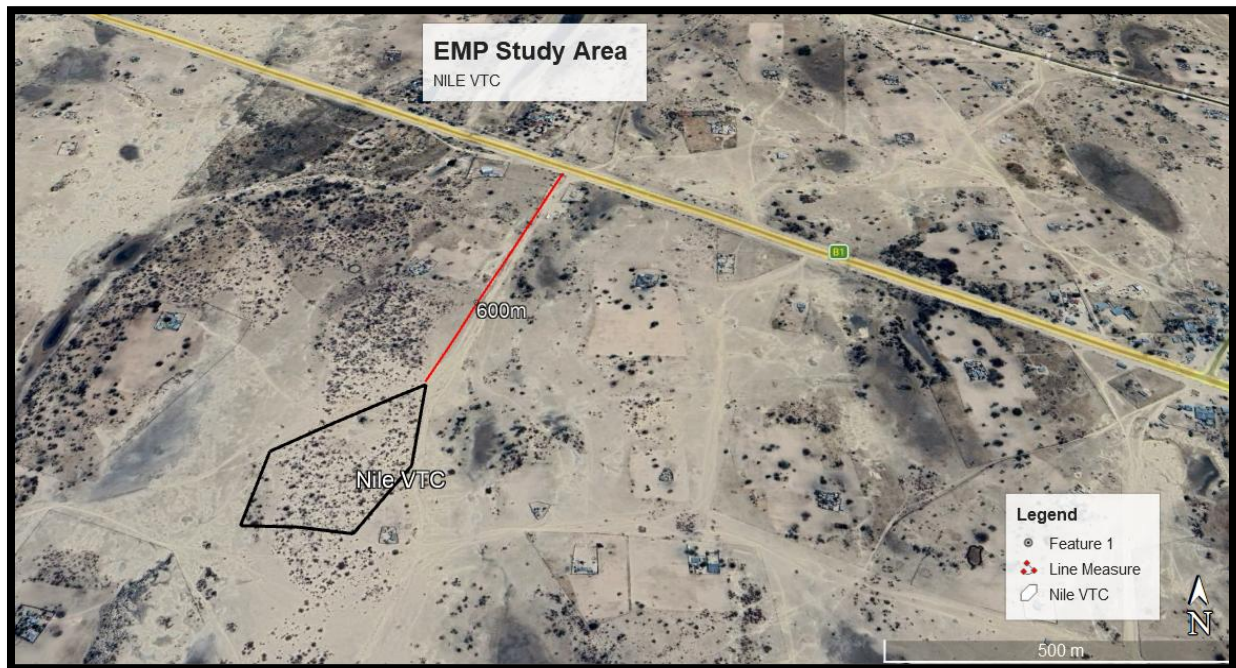

Preliminary site map

2.1 Location

Nile Vocational Training Centre is located at Onathing South Village, within Omulondo District, in the Oshikoto Region, Namibia. The project land of **4.85 ha** is situated 600 m from the B1 Main Road, within a rural communal area predominantly characterised by subsistence agriculture.

GPS Coordinates:

Waypoint	Latitude	Longitude
A	-17.998664°	16.135423°
B	-17.998727°	16.135383°
C	-17.998251°	16.135750°
D	-17.999914°	16.135182°
E	-17.999989°	16.136041°
F	-17.998864°	16.136179°
G	-17.998964°	16.137607°
H	-17.997384°	16.137729°

FIGURE 1: MAP OF NILE VTC CENTRE