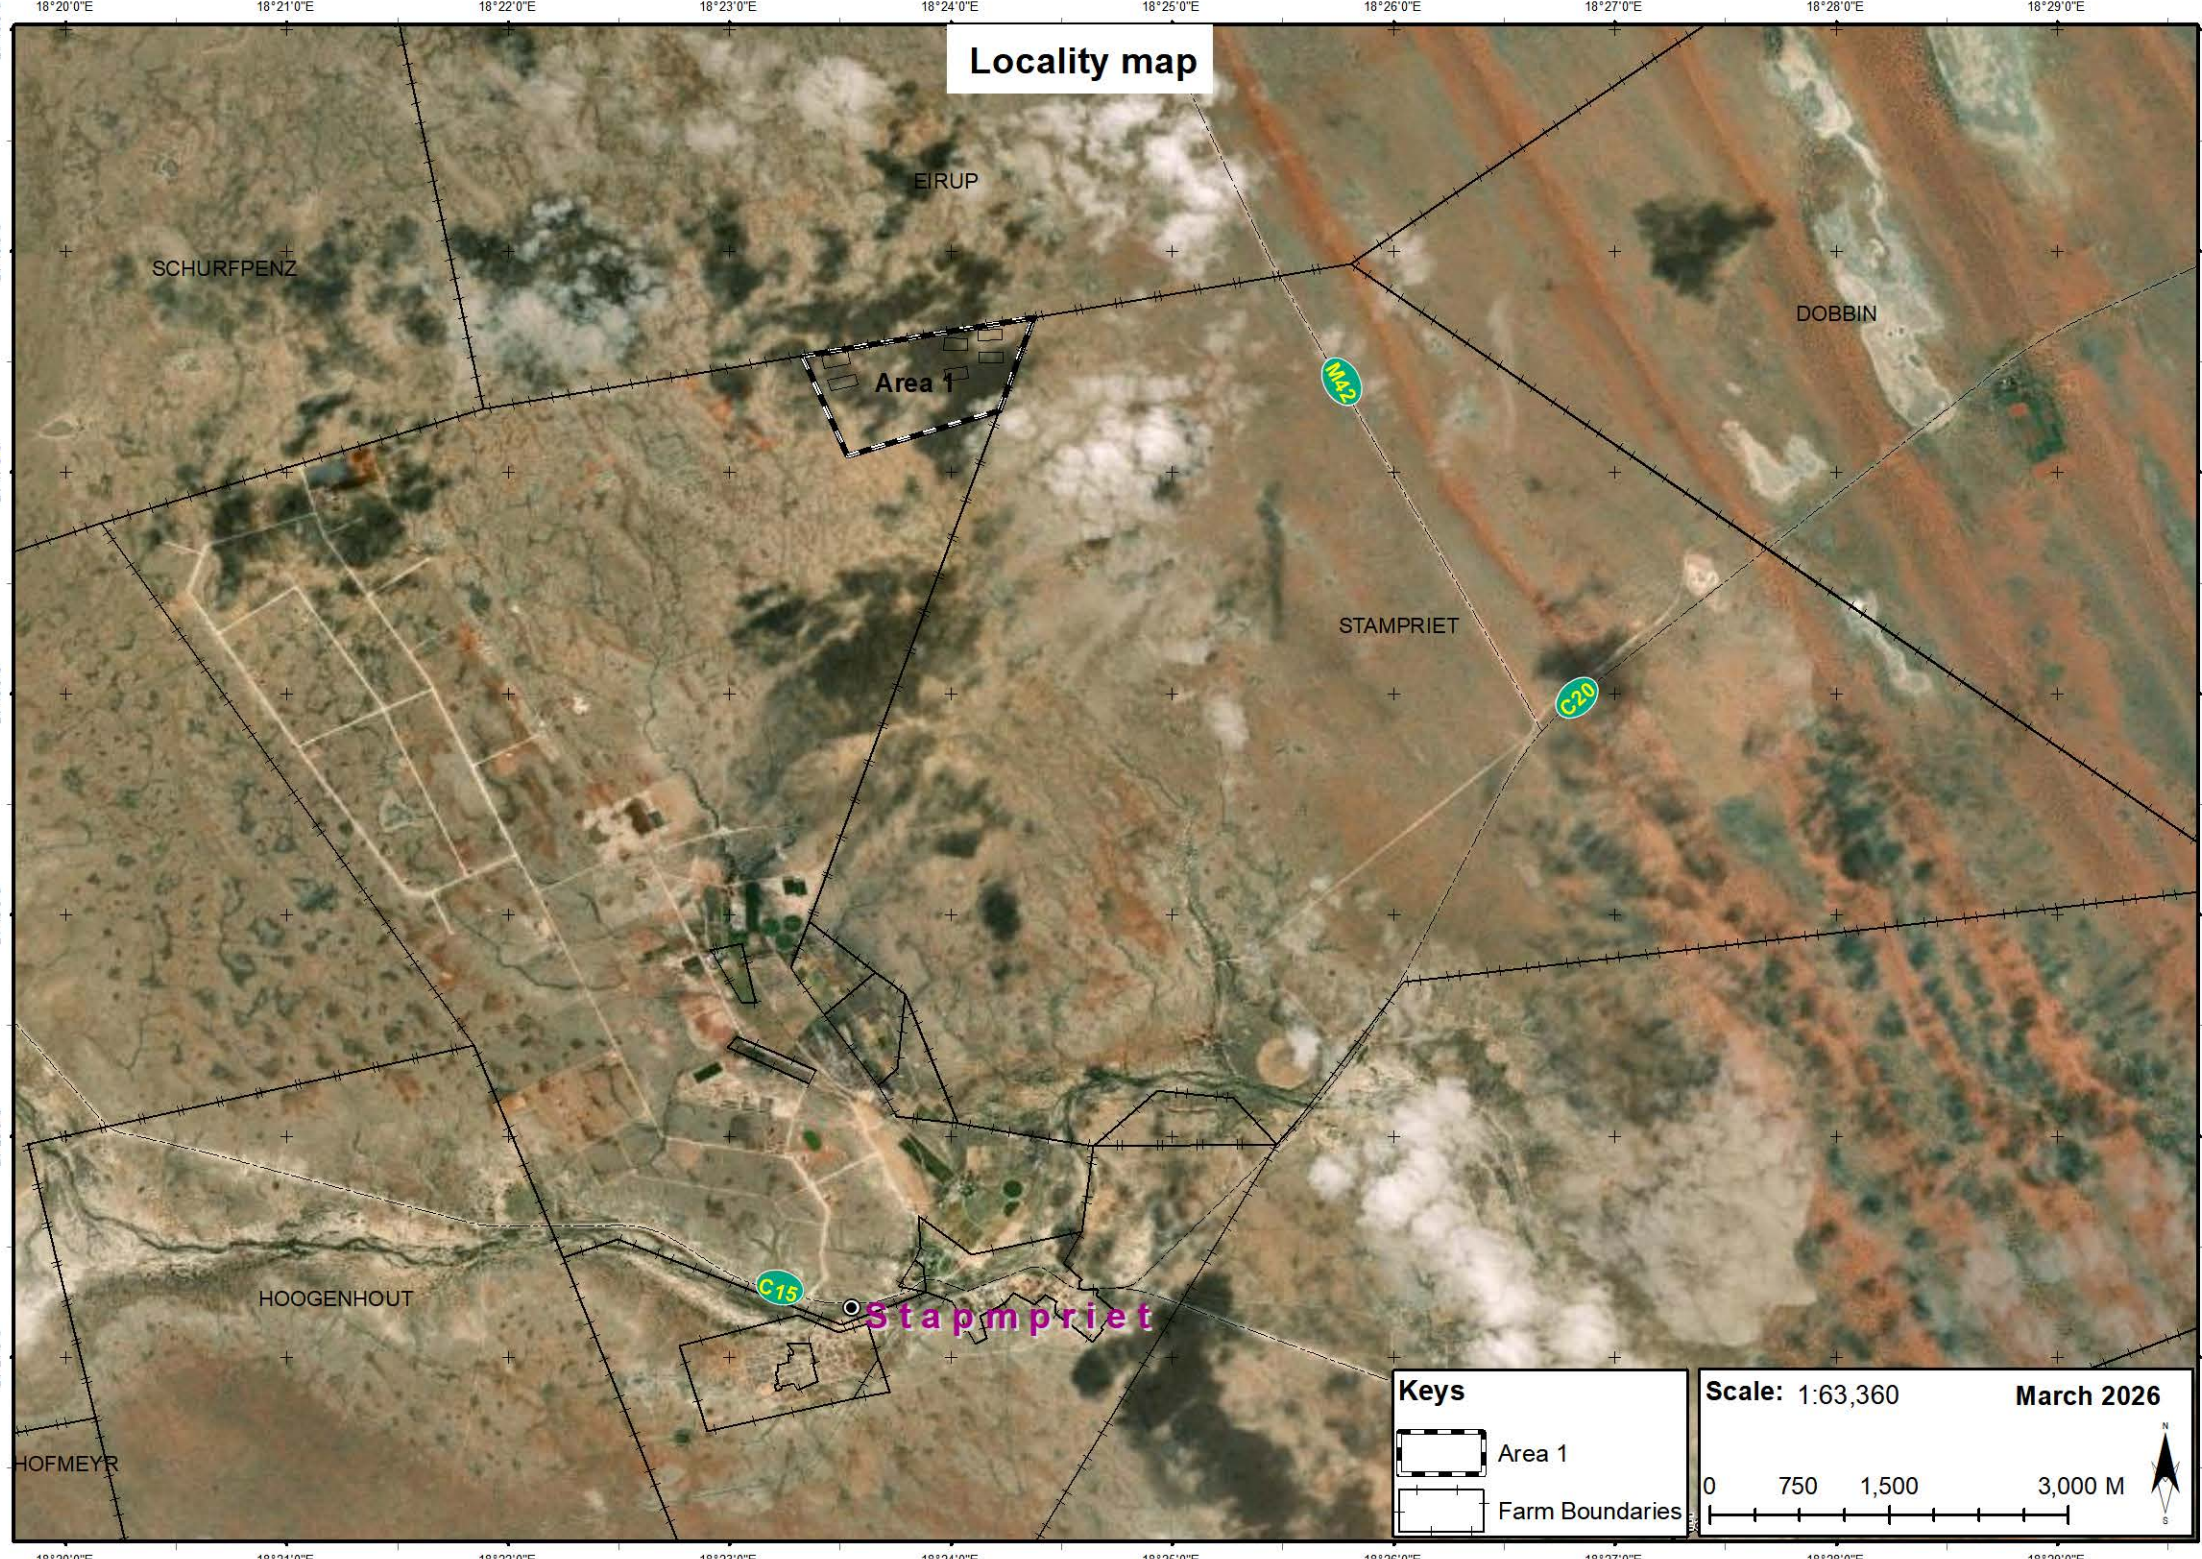

Locality map

Keys

-  Area 1
-  Farm Boundaries

Scale: 1:63,360 **March 2026**

0 750 1,500 3,000 M