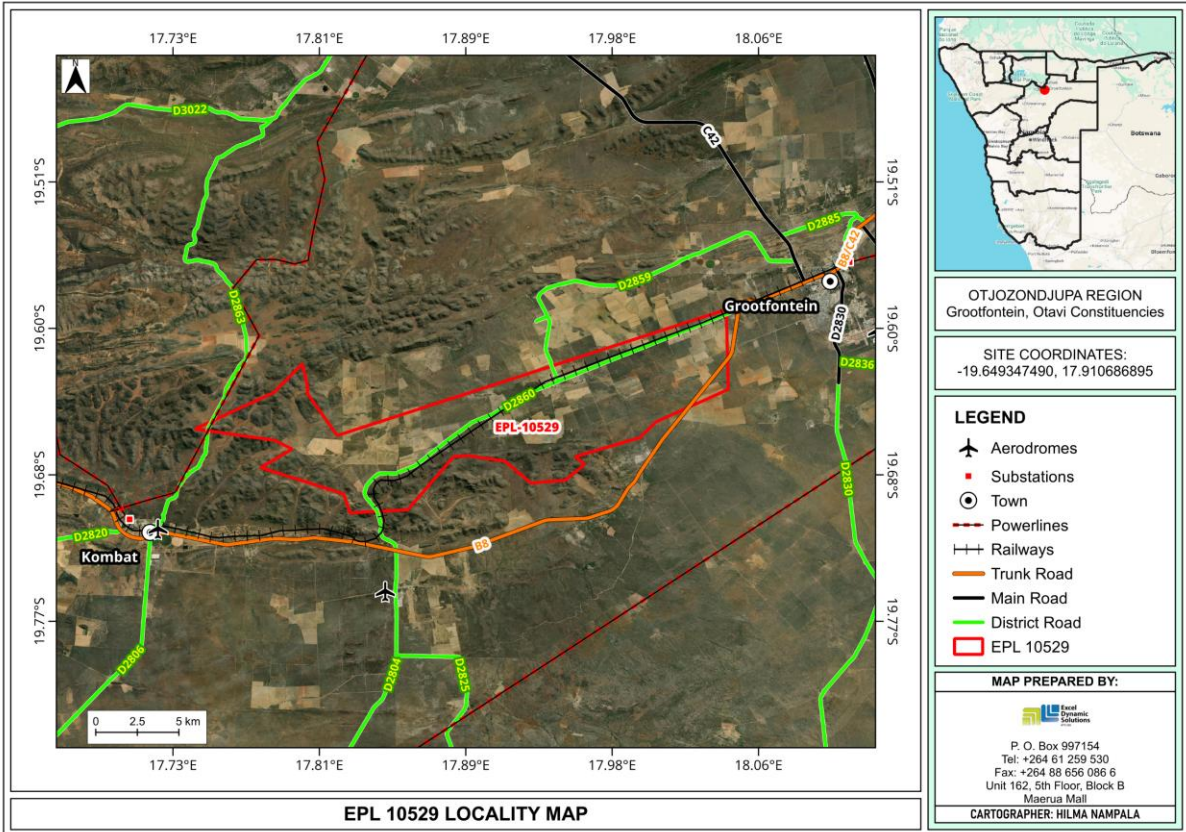

# **Preliminary Site Map with coordinates and a Legend**

**Latitude: -19.649347490**

**Longitude: 17.910686895**