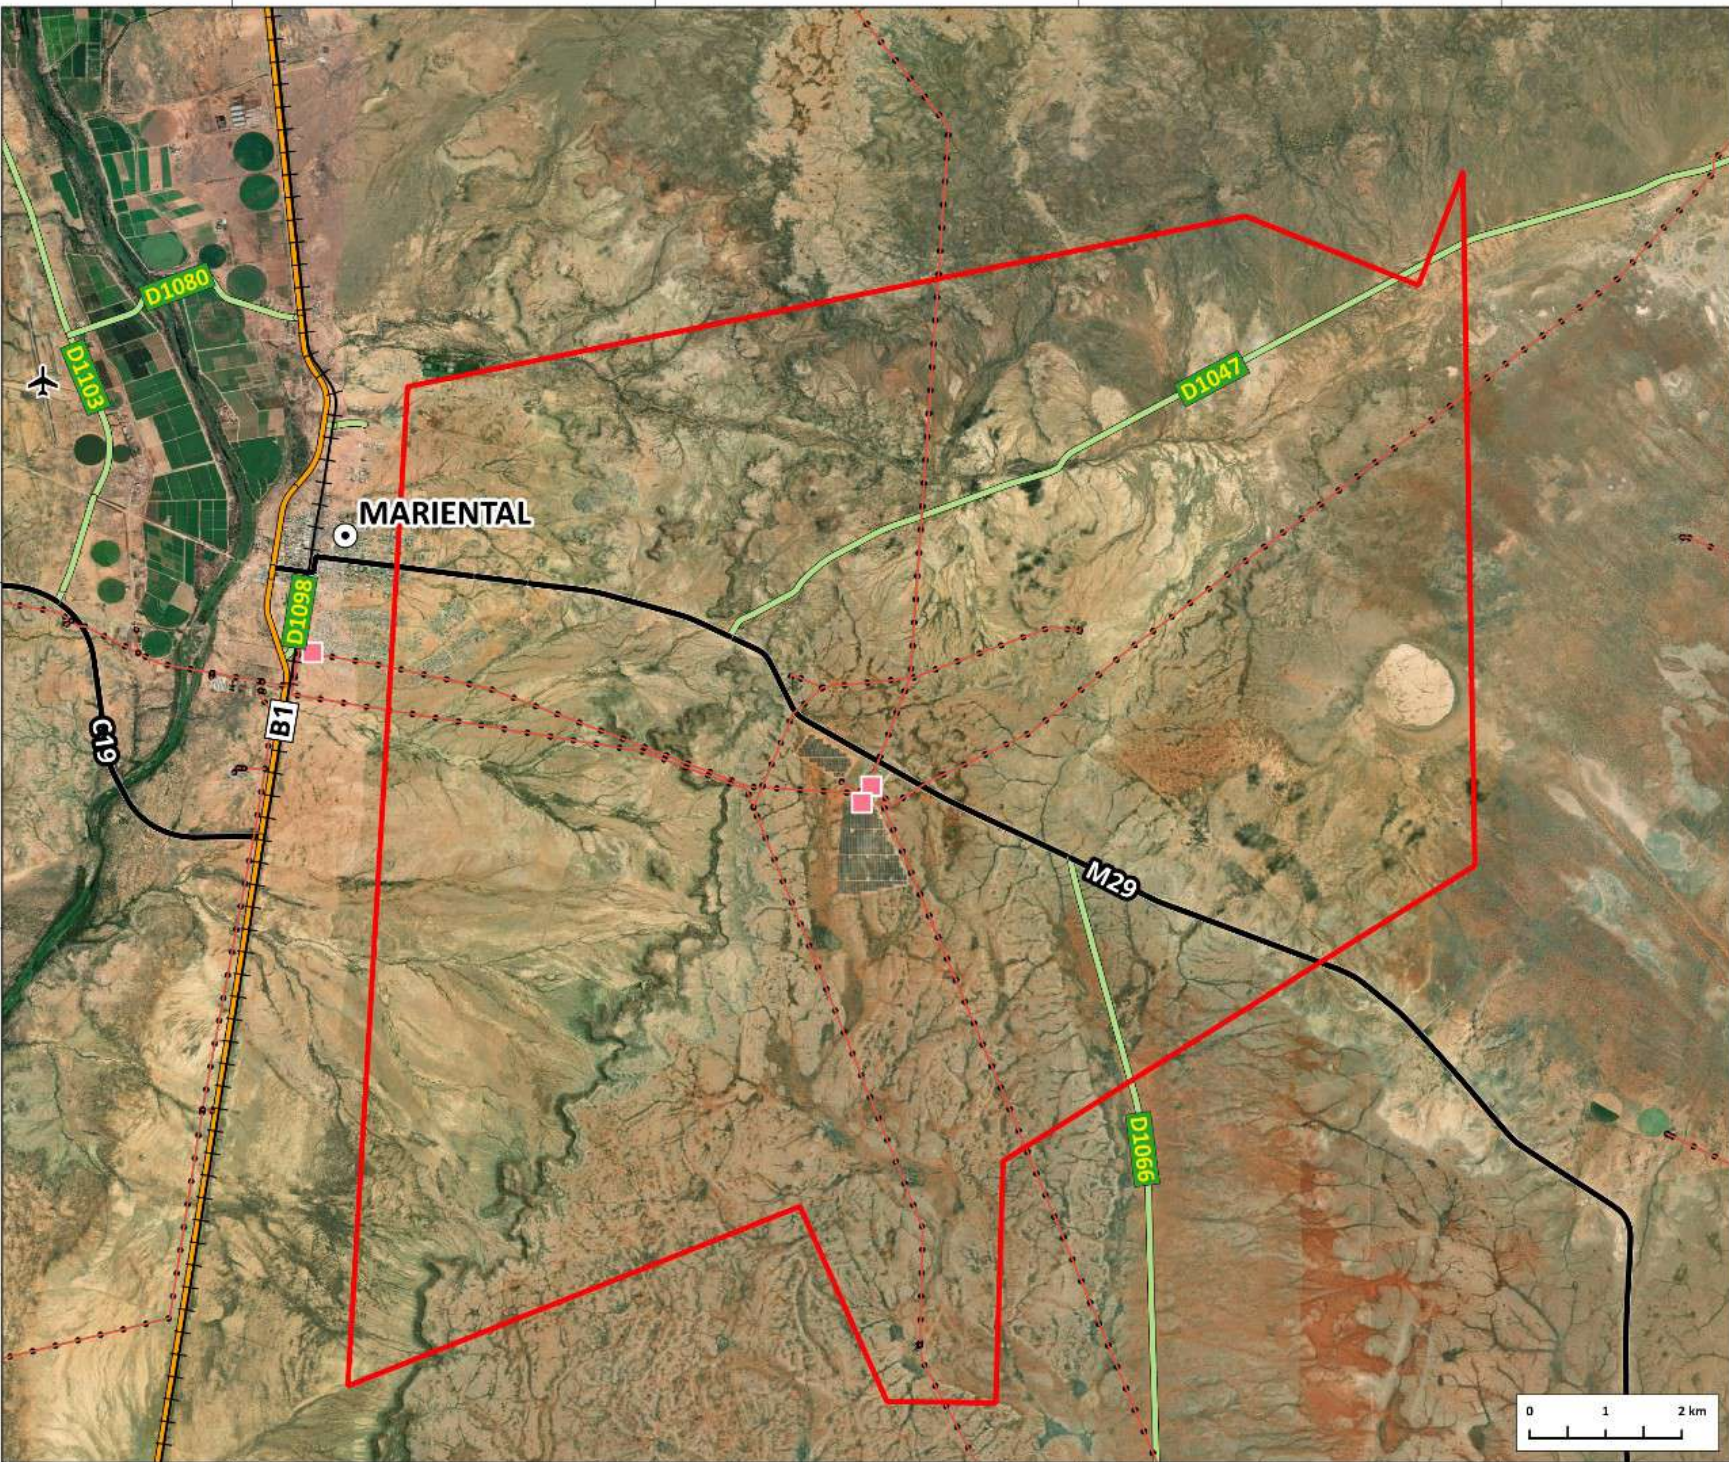

17.95°E

18.00°E

18.06°E

18.11°E

## LEGEND

- Town
- Substations
- Aerodrome
- Railway
- Powerlines
- Main Road
- District Roads
- Trunk Road
- EPL 10067

## SITE CORDINATES:

Latitude: -24.64945  
Longitude: 18.03526

**HARDAP REGION**  
Mariental Urban & Mariental Rural Constituencies

CARTOGRAPHER: SIMEON N NAMWEYA

24.58°S

24.63°S

24.67°S

24.72°S

24.58°S

24.63°S

24.67°S

24.72°S

17.95°E

18.00°E

18.06°E

18.11°E