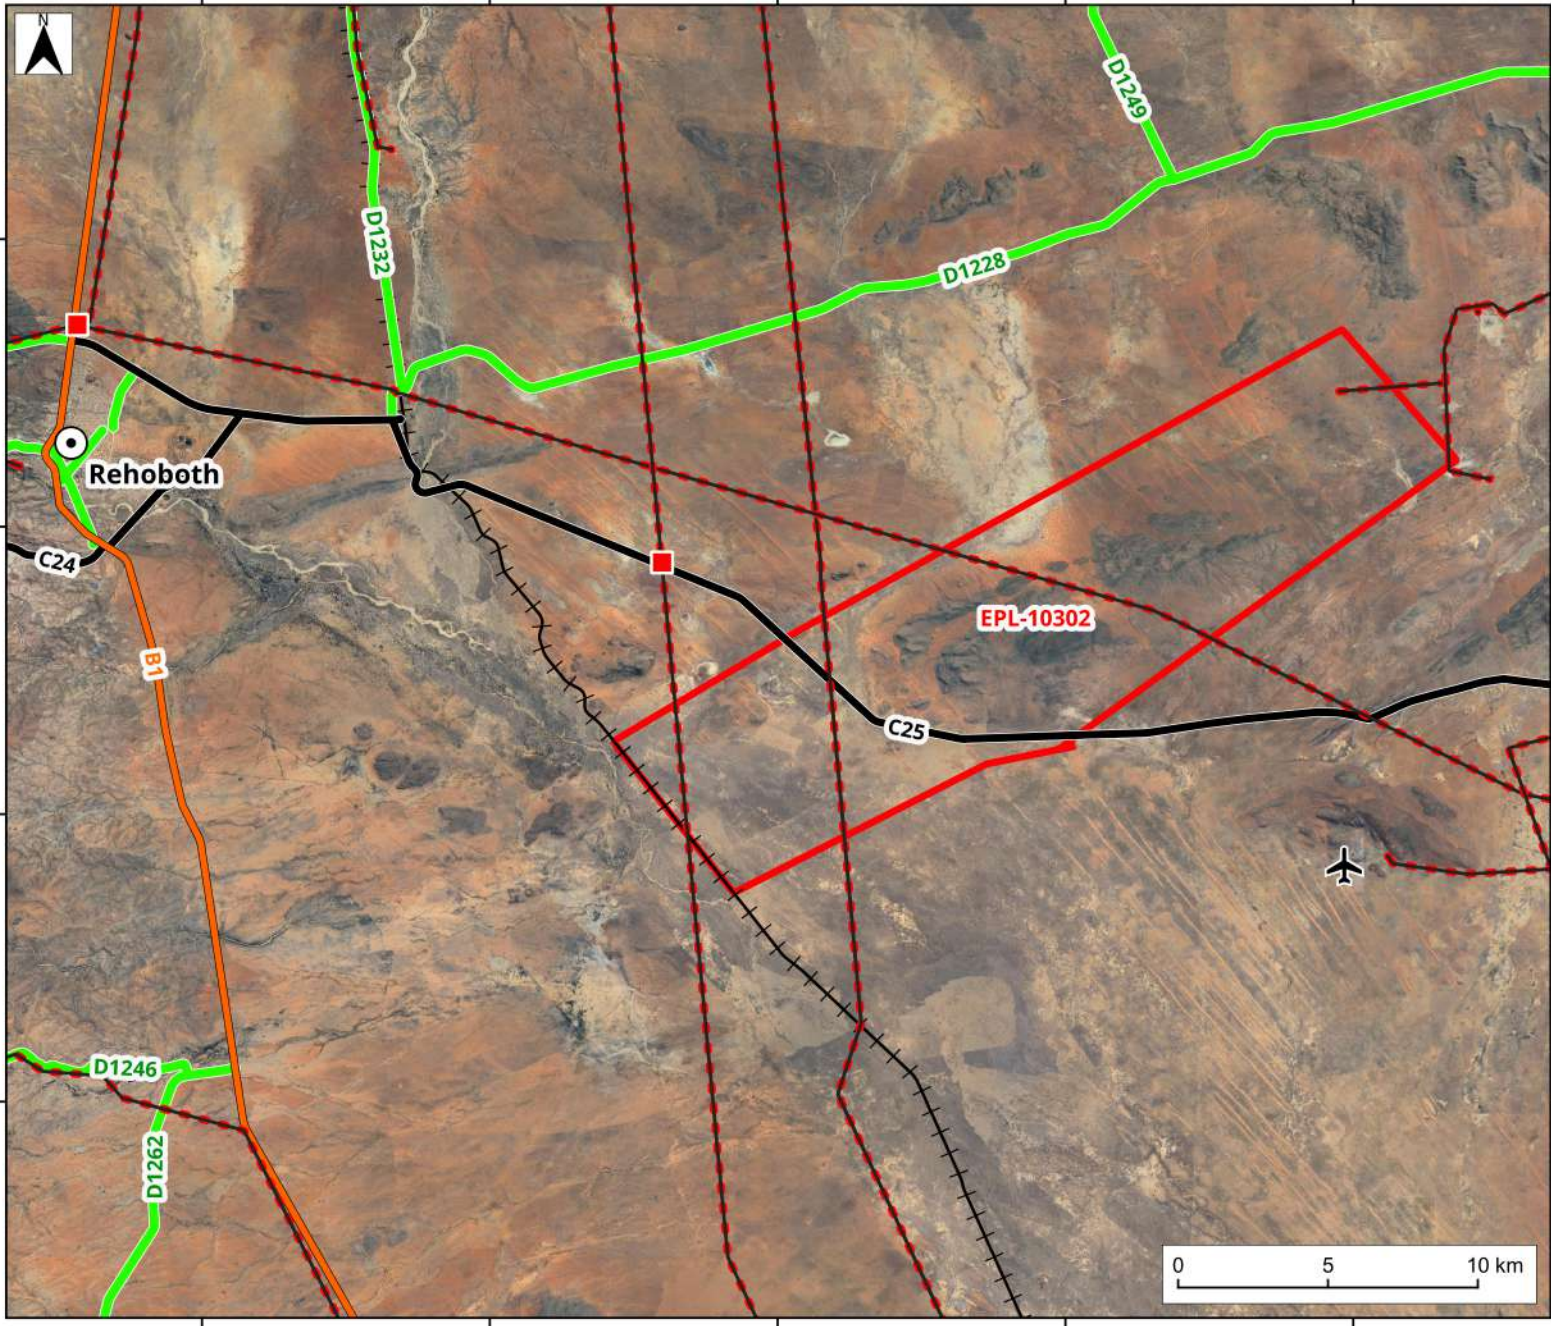

17.12°E 17.22°E 17.31°E 17.40°E 17.50°E

23.25°S

23.35°S

23.44°S

23.54°S

23.25°S

23.35°S

23.44°S

23.54°S

SITE COORDINATES:
-23.376164670, 17.393680879

HARDAP & KHOMAS REGIONS
Rehoboth Rural, Windhoek Rural Constituencies

LEGEND

- Aerodromes
- Substation
- Town
- District Road
- Main Road
- Trunk Road
- Powerlines
- Railway
- EPL 10302