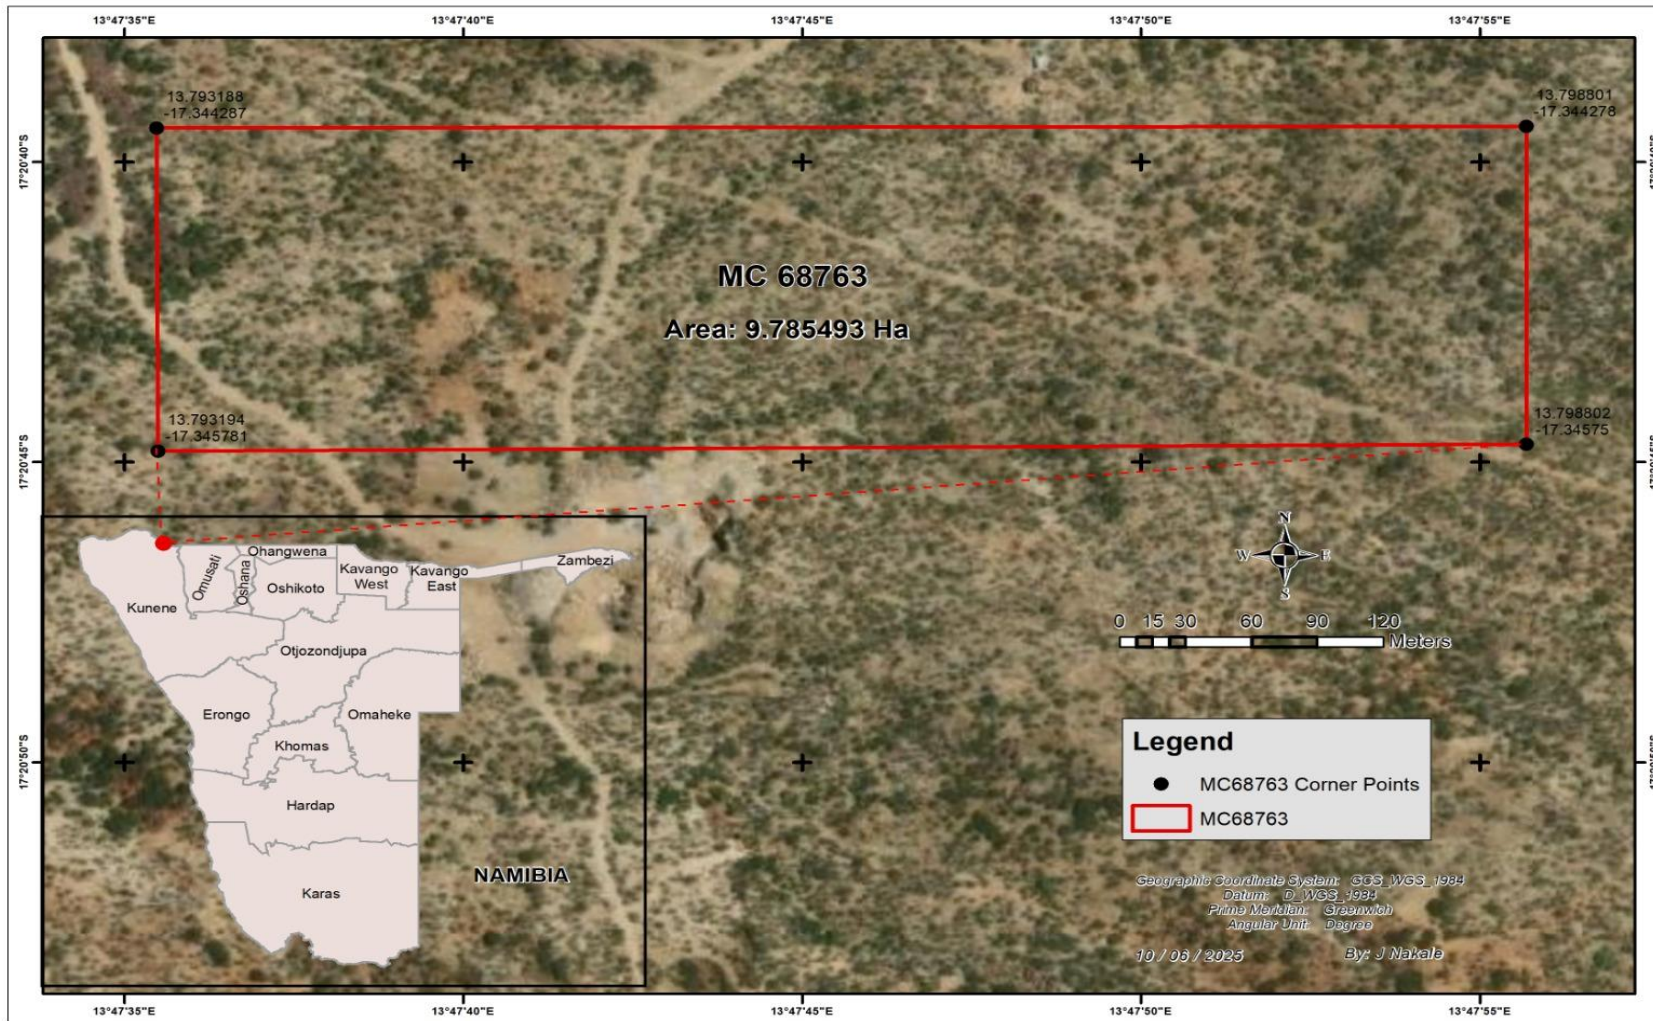

Figure 1: Location of Mining Claim 68462, Oroutumba Village, Opuwo district in Kunene Region (geo-reference point - 17.332222 S, 13.774444 E).

Figure 2: Location of Mining Claim 68763, Oroutumba Village, Opuwo district in Kunene Region (geo-reference point - 17.345000 S, 13.795833 E)