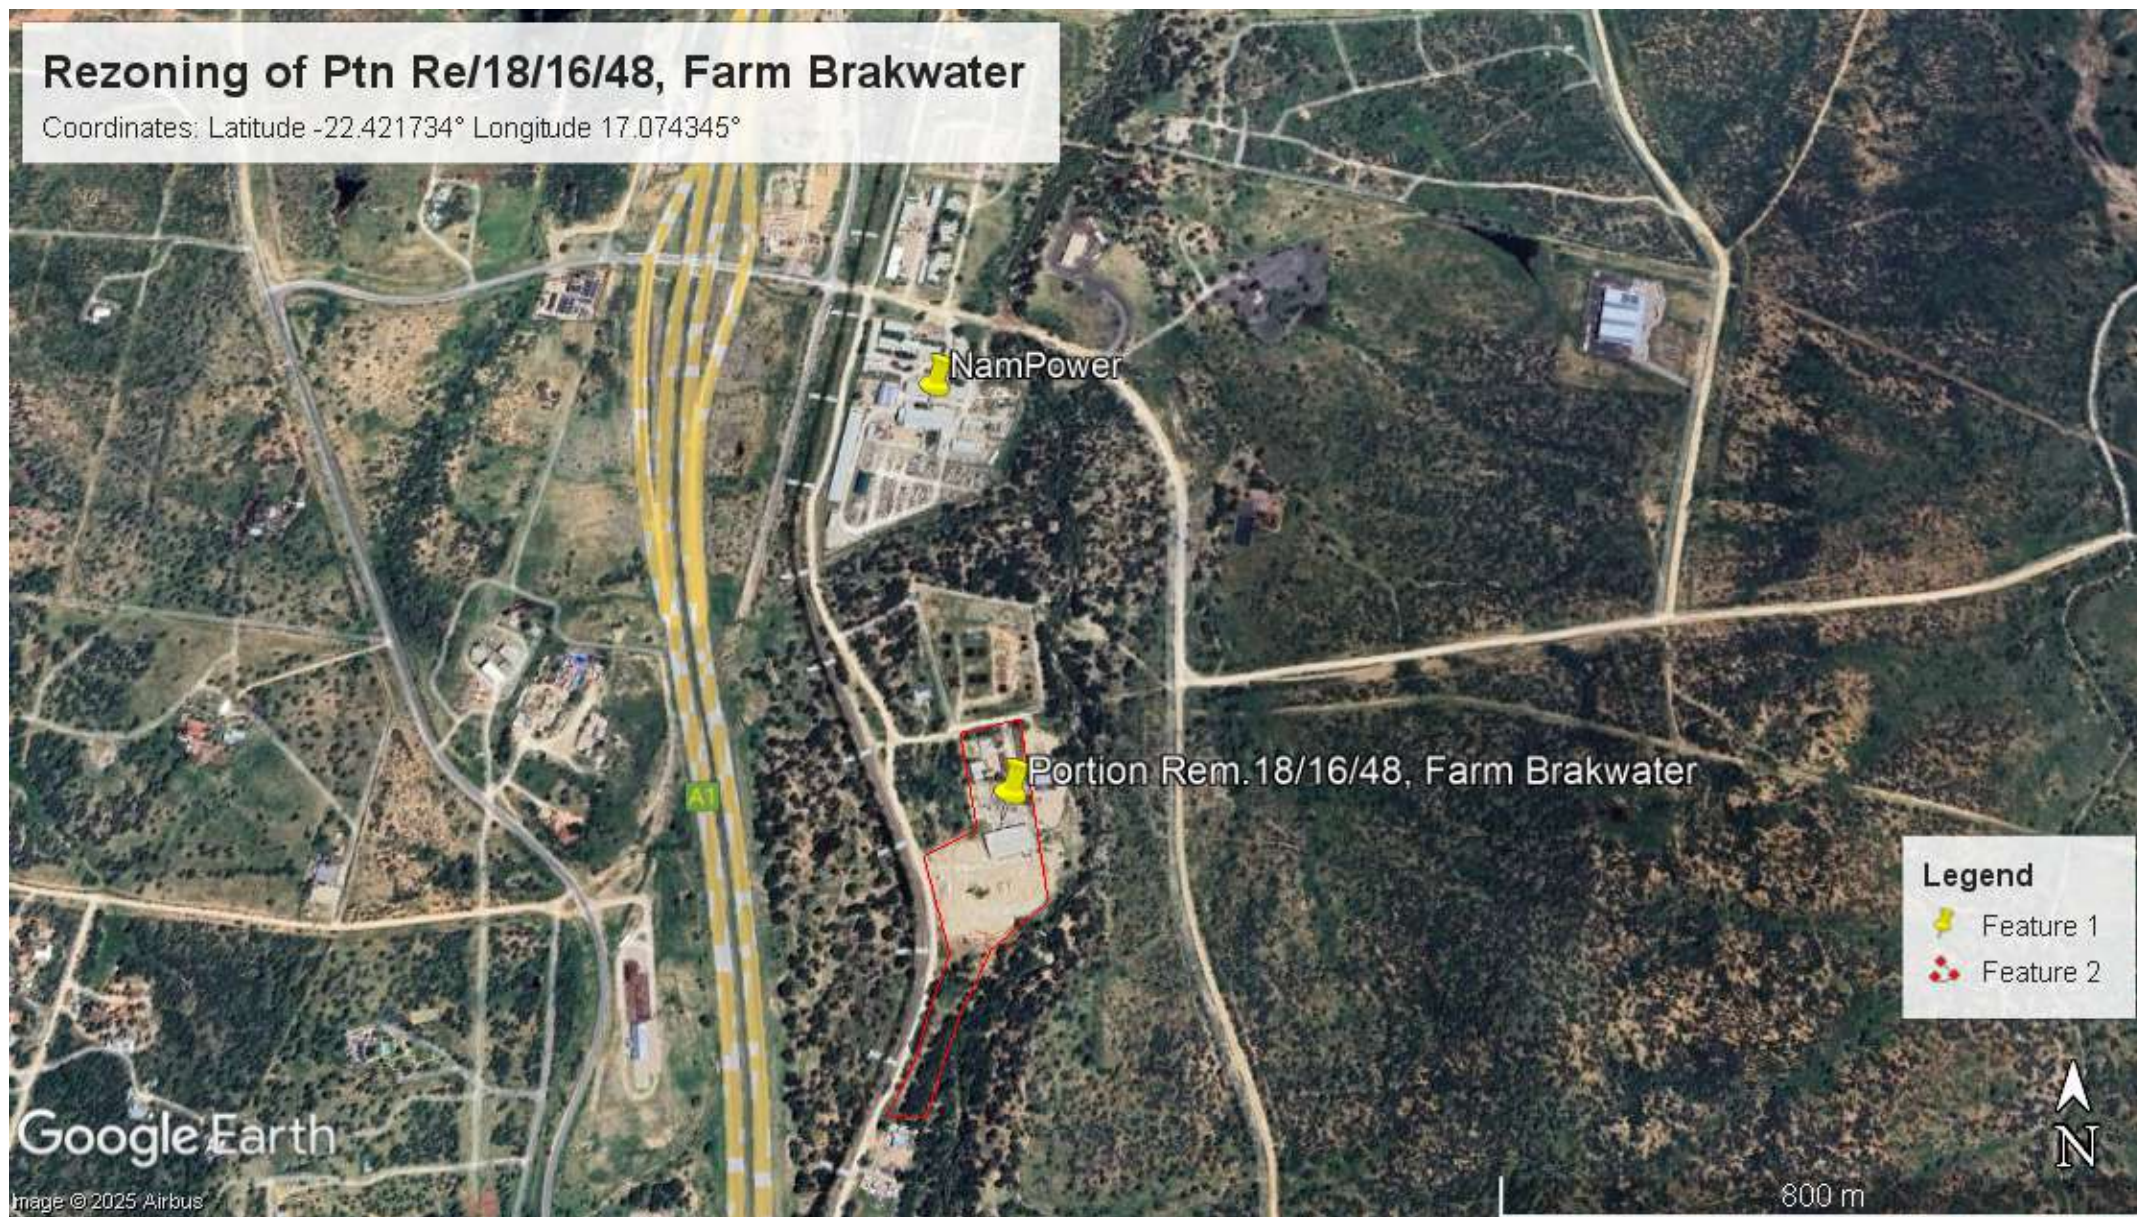

Rezoning of Ptn Re/18/16/48, Farm Brakwater

Coordinates: Latitude -22.421734° Longitude 17.074345°

NamPower

Portion Rem. 18/16/48, Farm Brakwater

Legend

- Feature 1
- Feature 2

Google Earth

Image © 2025 Airbus

800 m