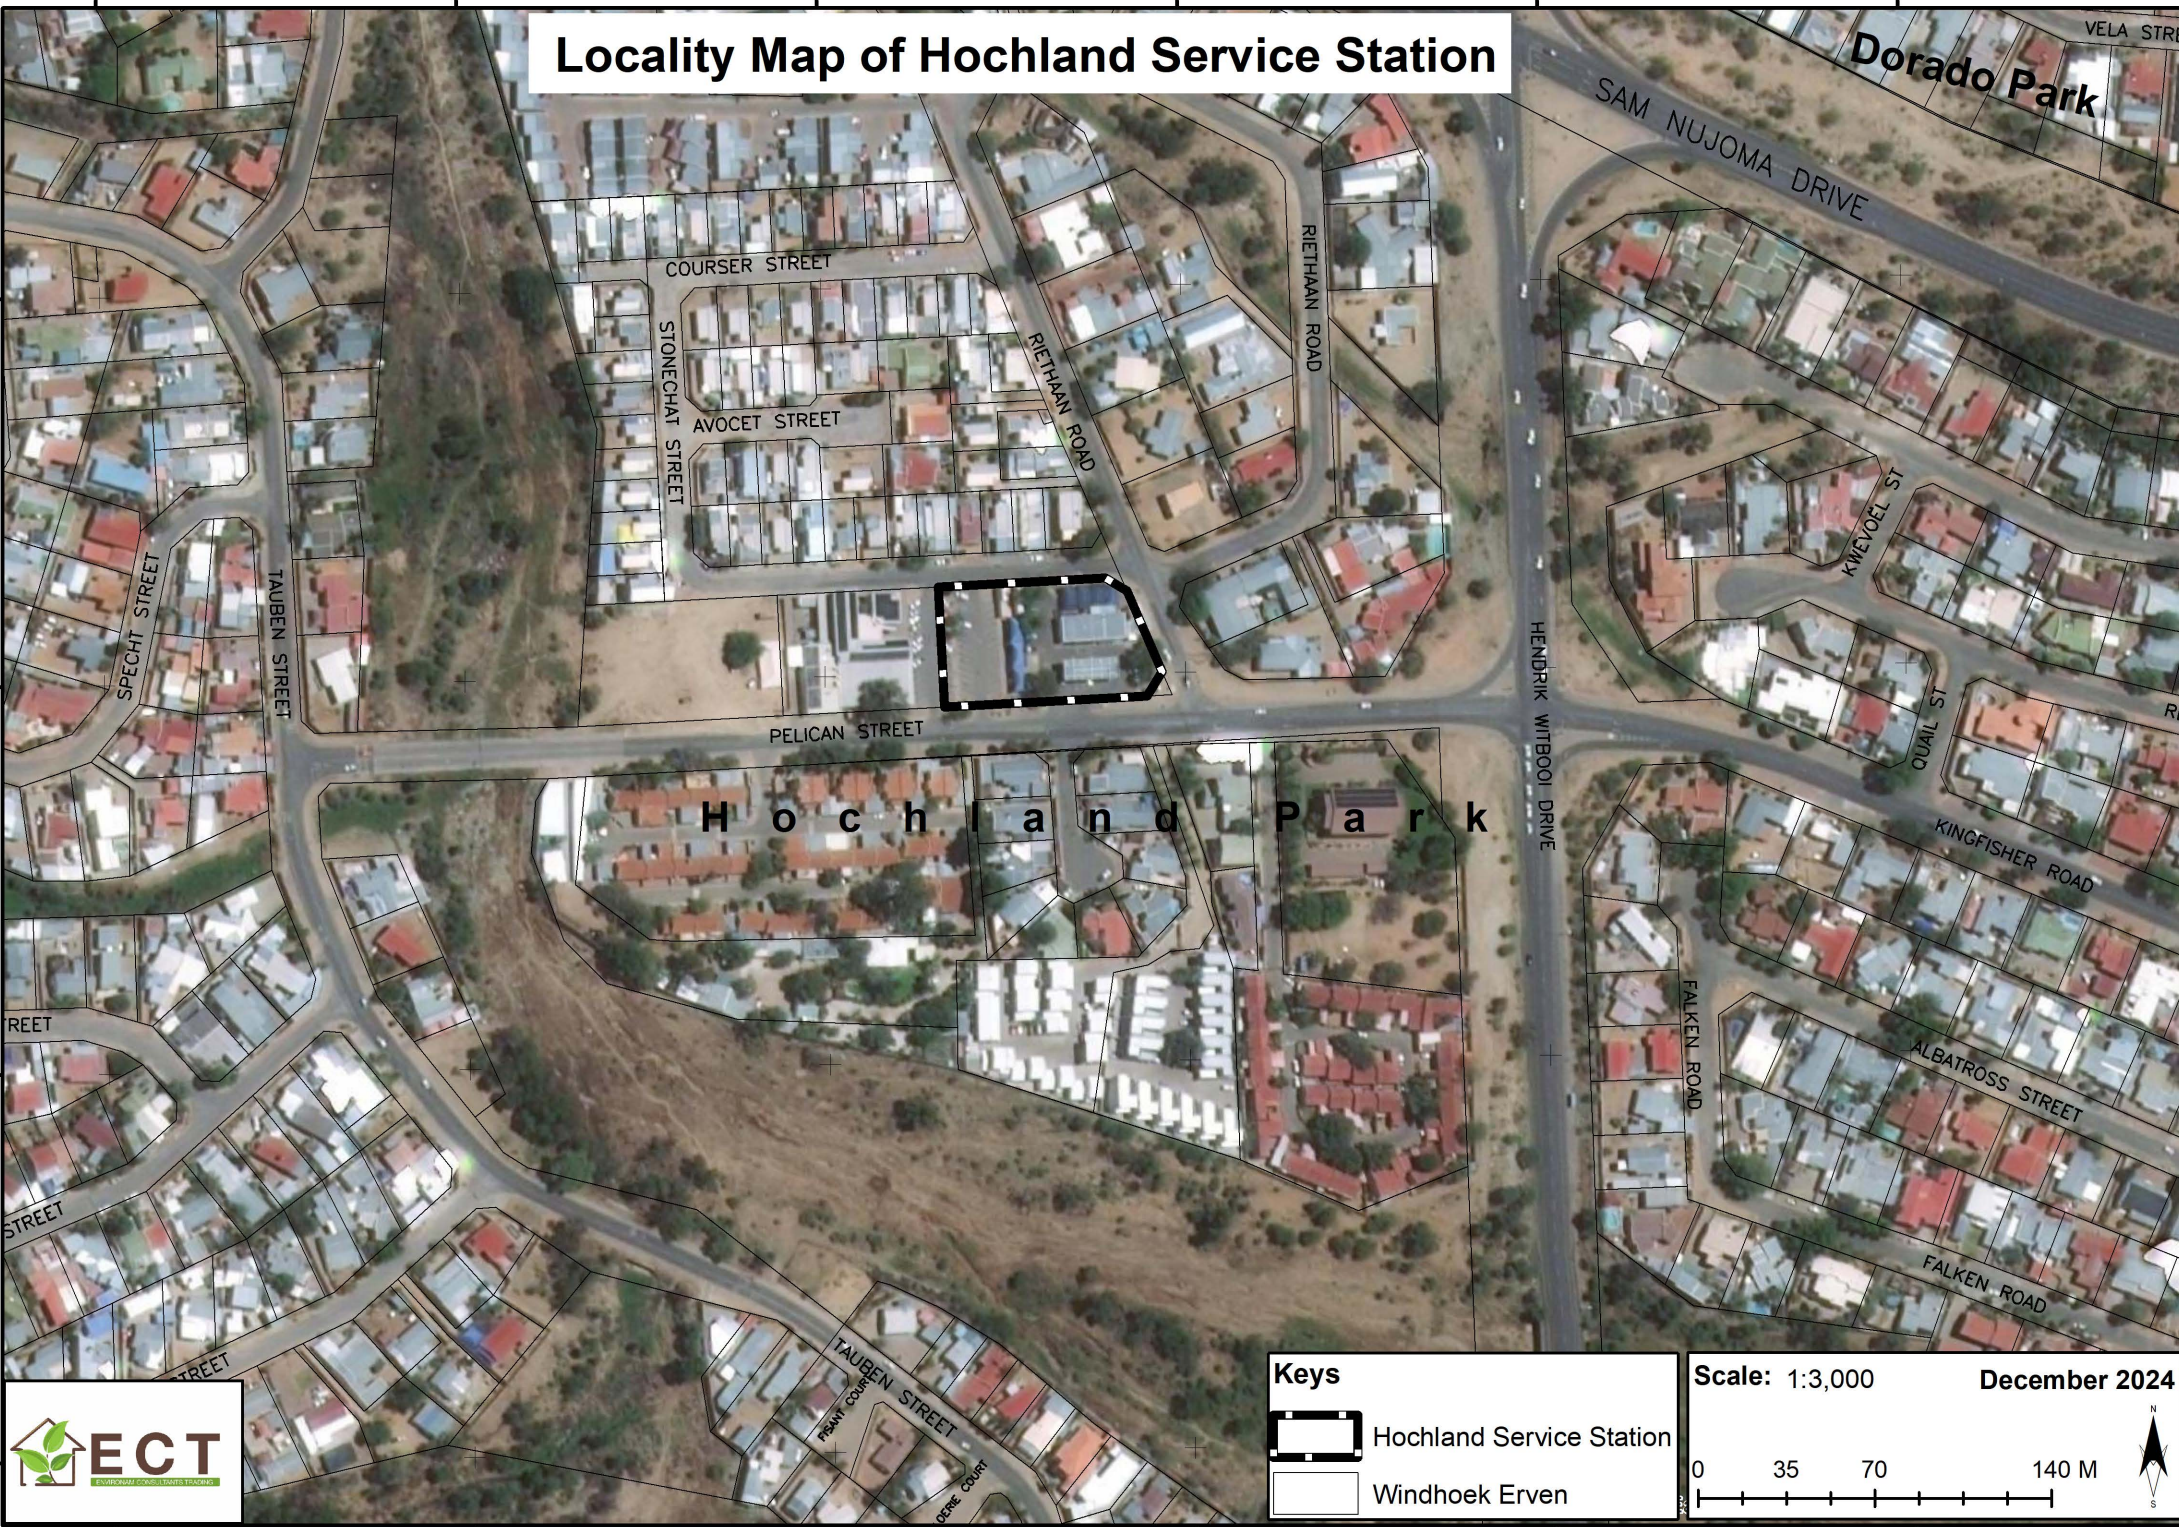

Locality Map of Hochland Service Station

Keys

-  Hochland Service Station
-  Windhoek Erven

Scale: 1:3,000 **December 2024**